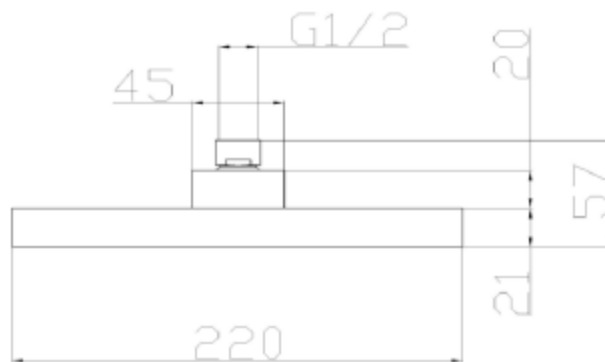

Shower Head

PRODUCT SPECIFICATIONS

- Dimension : 220 mm (D)
- Material : ABS Chrome

TECHNICAL DRAWING

Copyright © Rigel Technology (S) Pte Ltd. All rights reserved. Terms of Use.